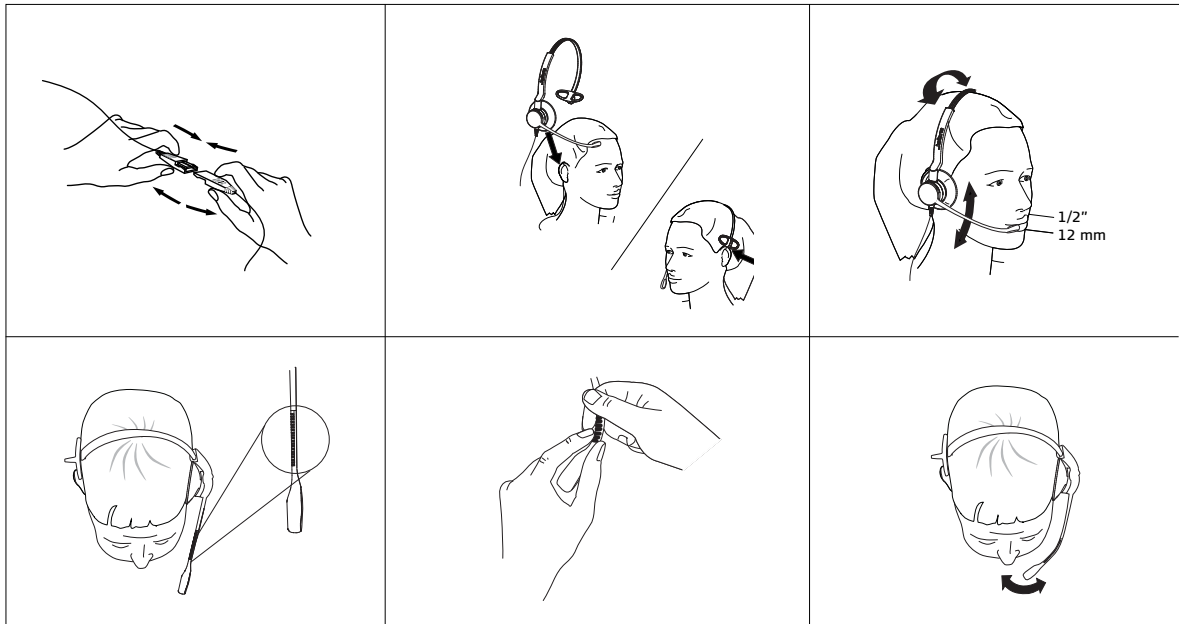

Jabra[®]
YOU'RE ON

Jabra BIZ™ 2300 headset QD Quick Start Guide

A BRAND BY

GN Netcom

JABRA[®] IS A REGISTERED TRADEMARK OF GN NETCOM A/S

CUSTOMER SUPPORT

EMEA

Web (for the latest support info and online User Manuals): www.jabra.com